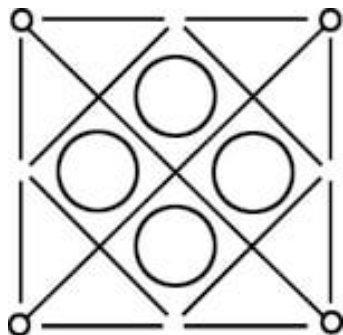

Raphael

Tiriël