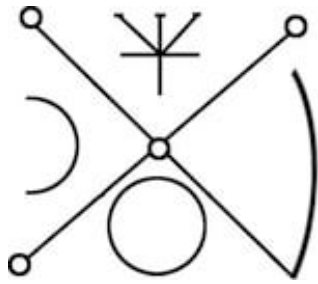

VENUS

Anael