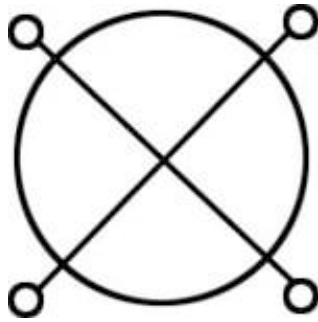

VENUS

Anael

Hagiel

JUPITER

Tzdkiel

SATURN

Cassiel