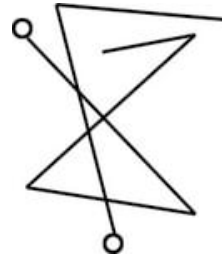

Hagiel

JUPITER